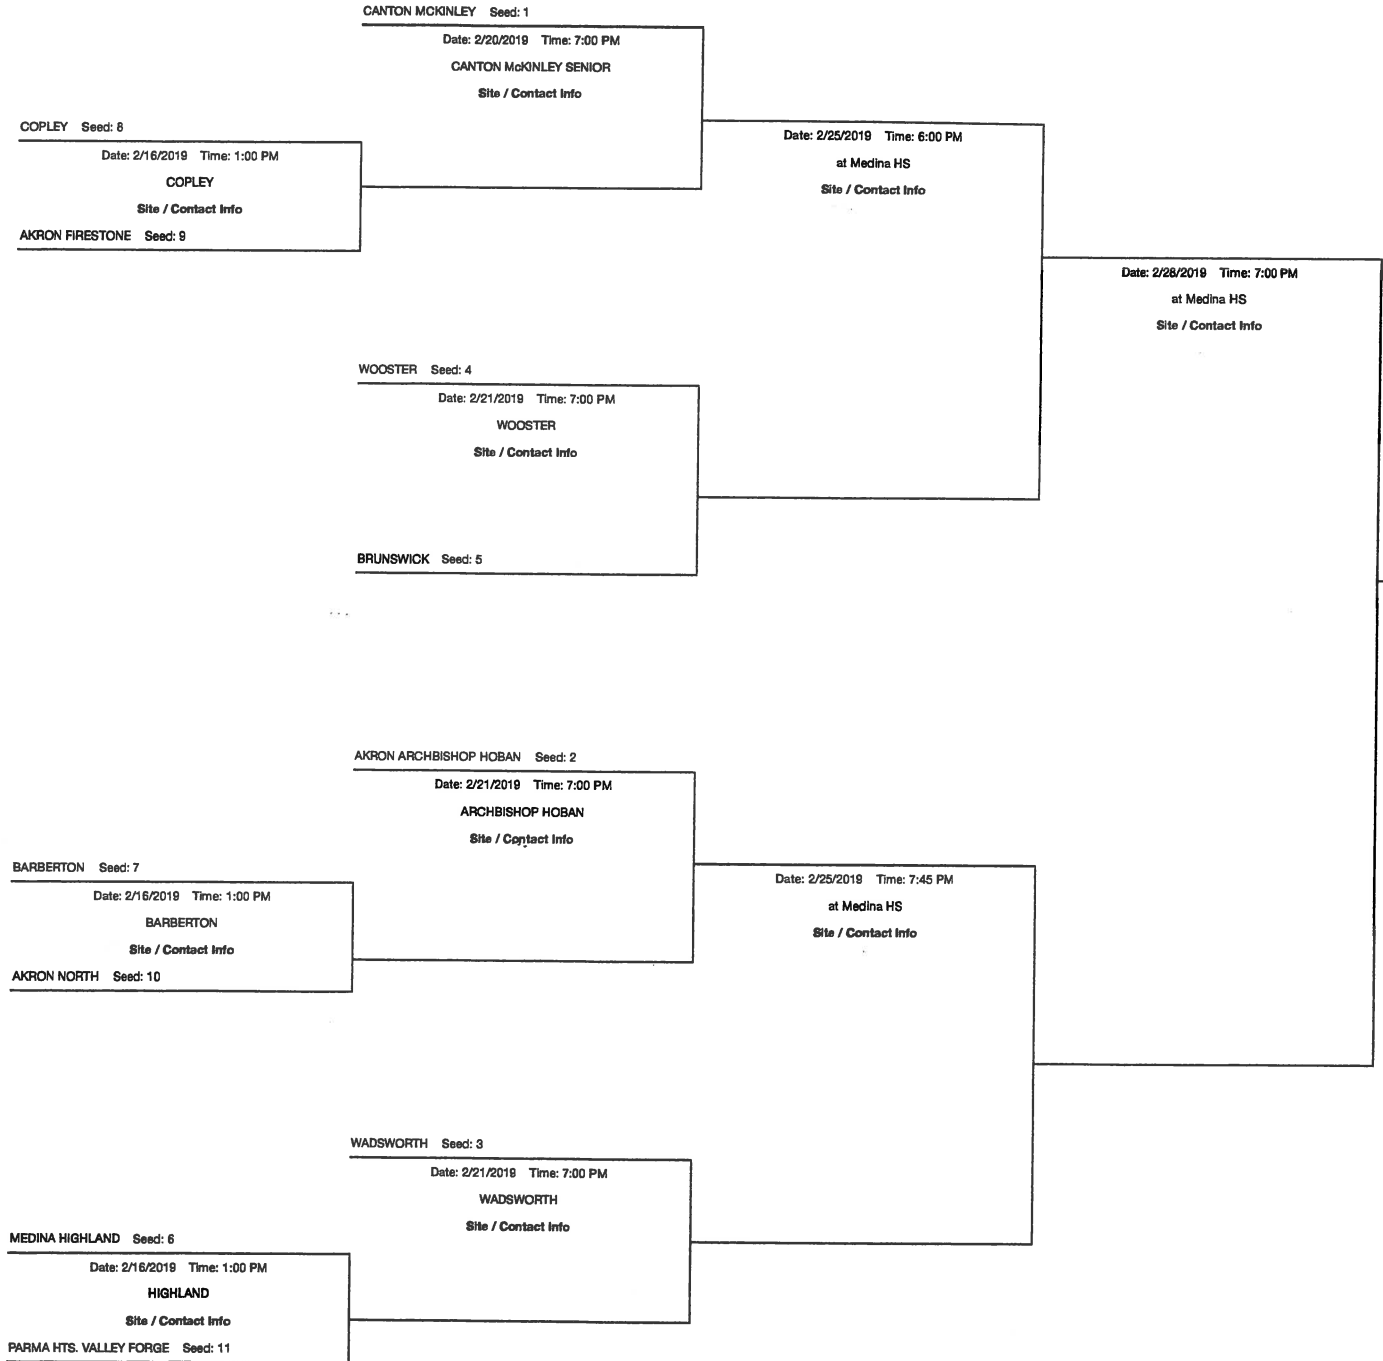

Medina High School - Sectional/District Basketball - Girls (Division I)

a
Tues.,